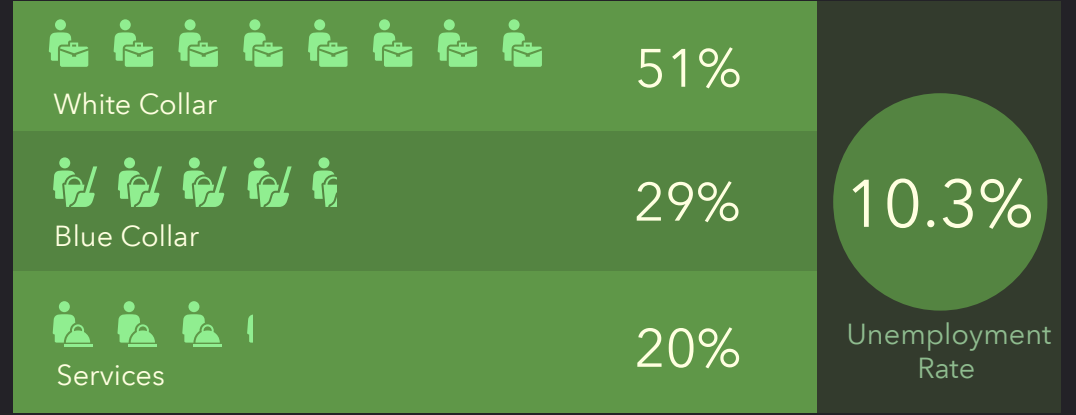

DEMOGRAPHIC PROFILE

Murray County, OK

Geography: County

EDUCATION

INCOME

EMPLOYMENT

KEY FACTS