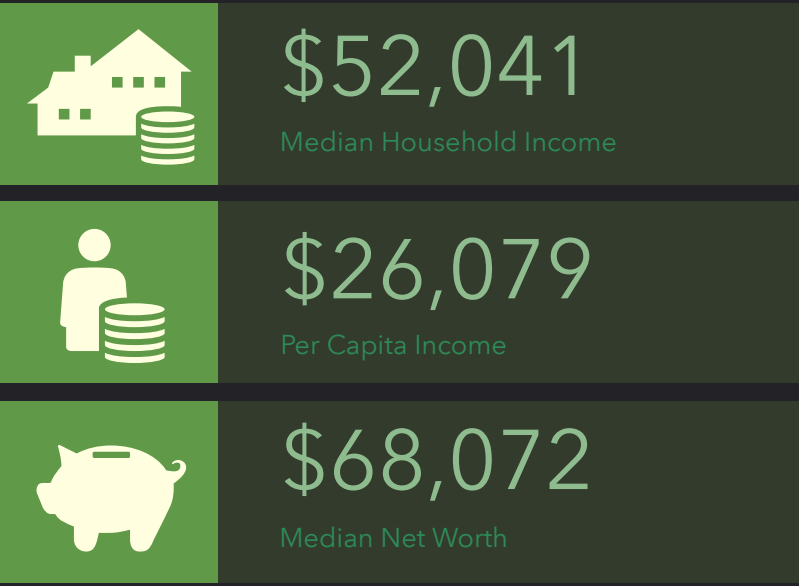

DEMOGRAPHIC PROFILE

Murray County, OK

Geography: County

EDUCATION

INCOME

EMPLOYMENT

KEY FACTS