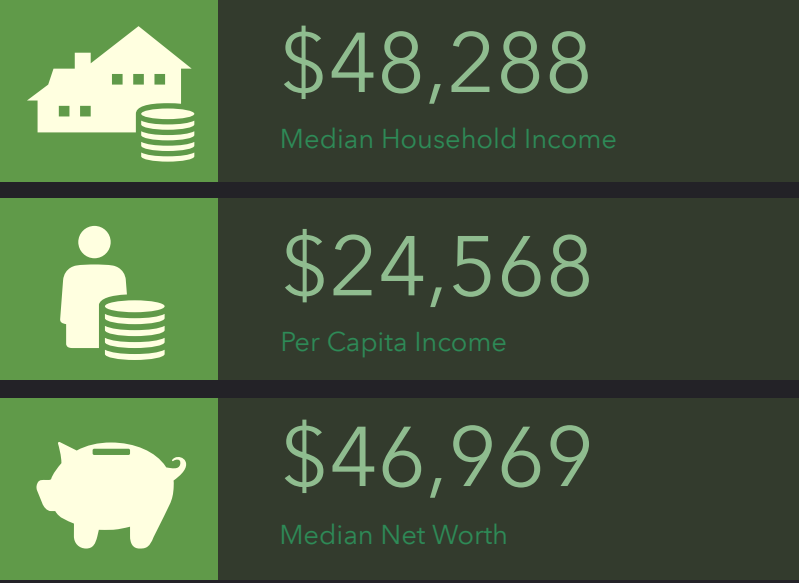

DEMOGRAPHIC PROFILE

Sulphur City, OK

Geography: Place

EDUCATION

EMPLOYMENT

INCOME

KEY FACTS

This infographic contains data provided by Esri. The vintage of the data is 2020, 2025.
© 2021 Esri