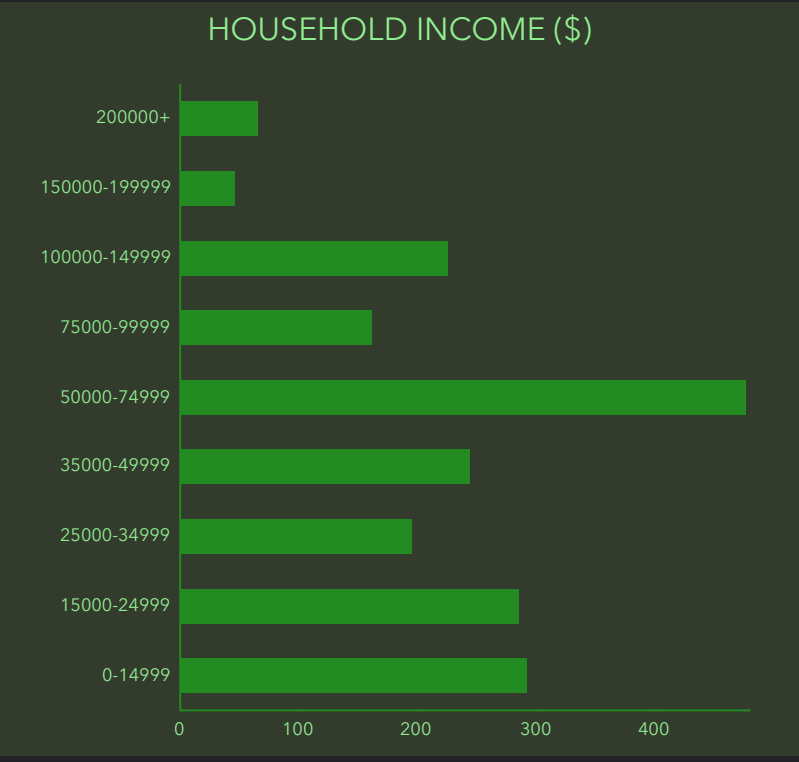

DEMOGRAPHIC PROFILE

Sulphur City, OK

Geography: Place

EDUCATION

EMPLOYMENT

INCOME

KEY FACTS

This infographic contains data provided by Esri. The vintage of the data is 2020, 2025.
© 2021 Esri