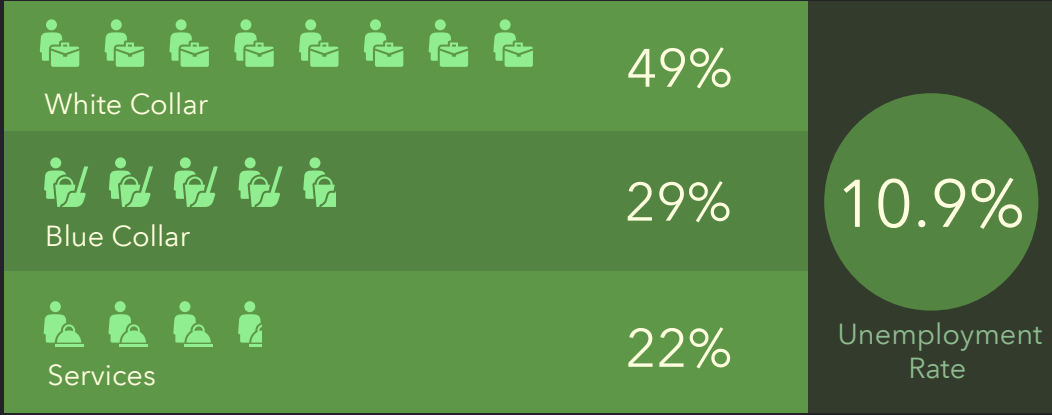

DEMOGRAPHIC PROFILE

Sulphur City, OK

Geography: Place

EDUCATION

EMPLOYMENT

INCOME

KEY FACTS

This infographic contains data provided by Esri. The vintage of the data is 2020, 2025.
© 2021 Esri