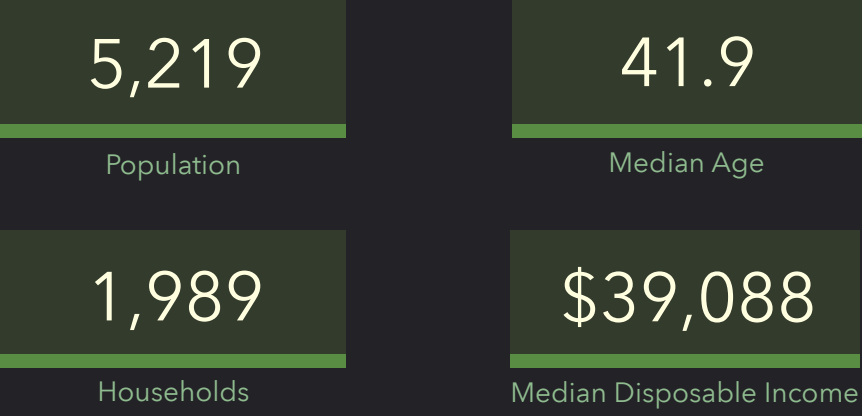

DEMOGRAPHIC PROFILE

Sulphur City, OK

Geography: Place

EDUCATION

EMPLOYMENT

INCOME

KEY FACTS

This infographic contains data provided by Esri. The vintage of the data is 2020, 2025.
© 2021 Esri